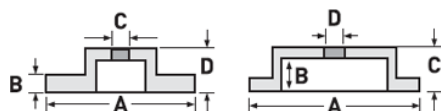

SD4034

Specifications

Fitting Position	FRT
A(mm)	328.00
B(mm)	28.00
C(mm)	62.00
D(mm)	49.40
BOLT HOLES	5+2
Usage Number	MDC2629
EAN	8809500462354
E-MARK	

Application

VAUXHALL				
Model	Type	Kw	Year	
ASTRA Mk III (F) Convertible	2.0 i 16V	100	01/94 - 02/98	
ASTRA Mk III (F) Estate	1.4 i	60	03/91 - 02/98	
ASTRA Mk III (F) Estate	1.6 i 16V	74	01/94 - 02/98	
ASTRA Mk III (F) Estate	1.7 D	42	12/91 - 02/98	
ASTRA Mk III (F) Estate	1.7 D	44	03/91 - 12/94	
ASTRA Mk III (F) Estate	1.7 TD	50	01/94 - 02/98	
ASTRA Mk III (F) Estate	1.7 TD	60	12/91 - 02/98	
ASTRA Mk III (F) Estate	1.8 i 16V	85	09/94 - 02/98	
ASTRA Mk III (F) Estate	1.8 i 16V	92	09/94 - 02/98	
ASTRA Mk III (F) Estate	2.0 i	85	09/91 - 02/98	
ASTRA Mk III (F) Estate	2.0 i 16V	100	01/94 - 02/98	
ASTRA Mk III (F) Hatchback	1.6 i 16V	74	01/94 - 02/98	
ASTRA Mk III (F) Hatchback	1.8 i 16V	85	09/94 - 02/98	
ASTRA Mk III (F) Hatchback	1.8 i 16V	92	09/94 - 02/98	
ASTRA Mk III (F) Hatchback	2.0 i	85	09/91 - 02/98	