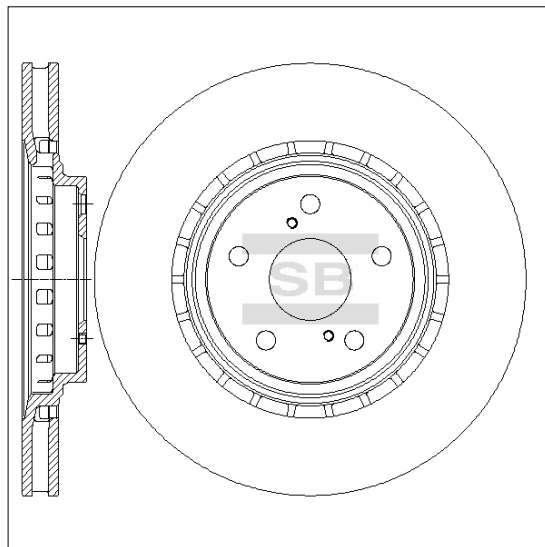

SD4034

Specifications

Fitting Position	FRT
A(mm)	328.00
B(mm)	28.00
C(mm)	62.00
D(mm)	49.40
BOLT HOLES	5+2
Usage Number	MDC2629
EAN	8809500462354
E-MARK	

Application

VAUXHALL				
Model	Type	Kw	Year	
ASTRA Mk III (F) Convertible	2.0 i 16V	100	01/94 - 02/98	
ASTRA Mk III (F) Estate	1.4 i	60	03/91 - 02/98	
ASTRA Mk III (F) Estate	1.6 i 16V	74	01/94 - 02/98	
ASTRA Mk III (F) Estate	1.7 D	42	12/91 - 02/98	
ASTRA Mk III (F) Estate	1.7 D	44	03/91 - 12/94	
ASTRA Mk III (F) Estate	1.7 TD	50	01/94 - 02/98	
ASTRA Mk III (F) Estate	1.7 TD	60	12/91 - 02/98	
ASTRA Mk III (F) Estate	1.8 i 16V	85	09/94 - 02/98	
ASTRA Mk III (F) Estate	1.8 i 16V	92	09/94 - 02/98	
ASTRA Mk III (F) Estate	2.0 i	85	09/91 - 02/98	
ASTRA Mk III (F) Estate	2.0 i 16V	100	01/94 - 02/98	
ASTRA Mk III (F) Hatchback	1.6 i 16V	74	01/94 - 02/98	
ASTRA Mk III (F) Hatchback	1.8 i 16V	85	09/94 - 02/98	
ASTRA Mk III (F) Hatchback	1.8 i 16V	92	09/94 - 02/98	
ASTRA Mk III (F) Hatchback	2.0 i	85	09/91 - 02/98	