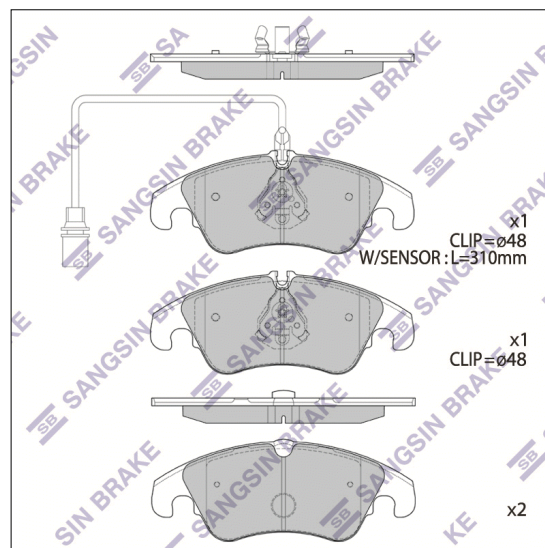

SP2145

Specifications

Fitting Position	FRT
Inner Width(mm)	187.90
Inner Height(mm)	73.40
Inner Thickness(mm)	17.80
Outer Width(mm)	187.90
Outer Height(mm)	73.40
Outer Thickness(mm)	17.80
Usage Number	D1322-8434, 181862, MDB2934, GDB1768, 24743, 24409, 24408, 24265, 24264
EAN	8809409036465
E-MARK	Approved