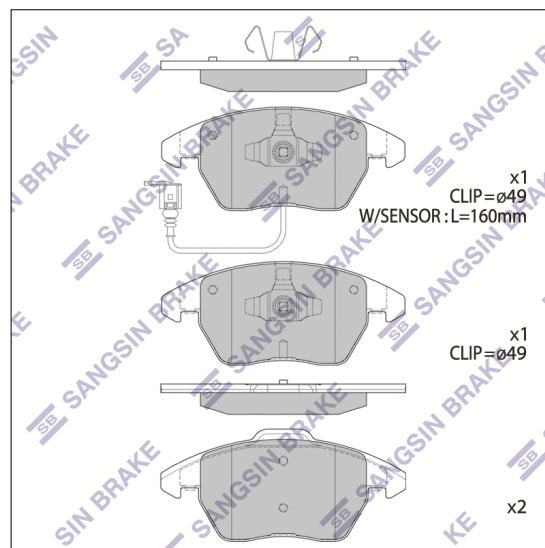

SP2098

Specifications

Fitting Position	FRT
Inner Width(mm)	155.20
Inner Height(mm)	66.00
Inner Thickness(mm)	19.30
Outer Width(mm)	156.40
Outer Height(mm)	71.40
Outer Thickness(mm)	19.30
Usage Number	D1107-8760, D1107-8212, 181567, MDB2604, SDB1849, GDB1550, 24153, 24078, 23589, D1107M
EAN	8809409036212
E-MARK	Approved